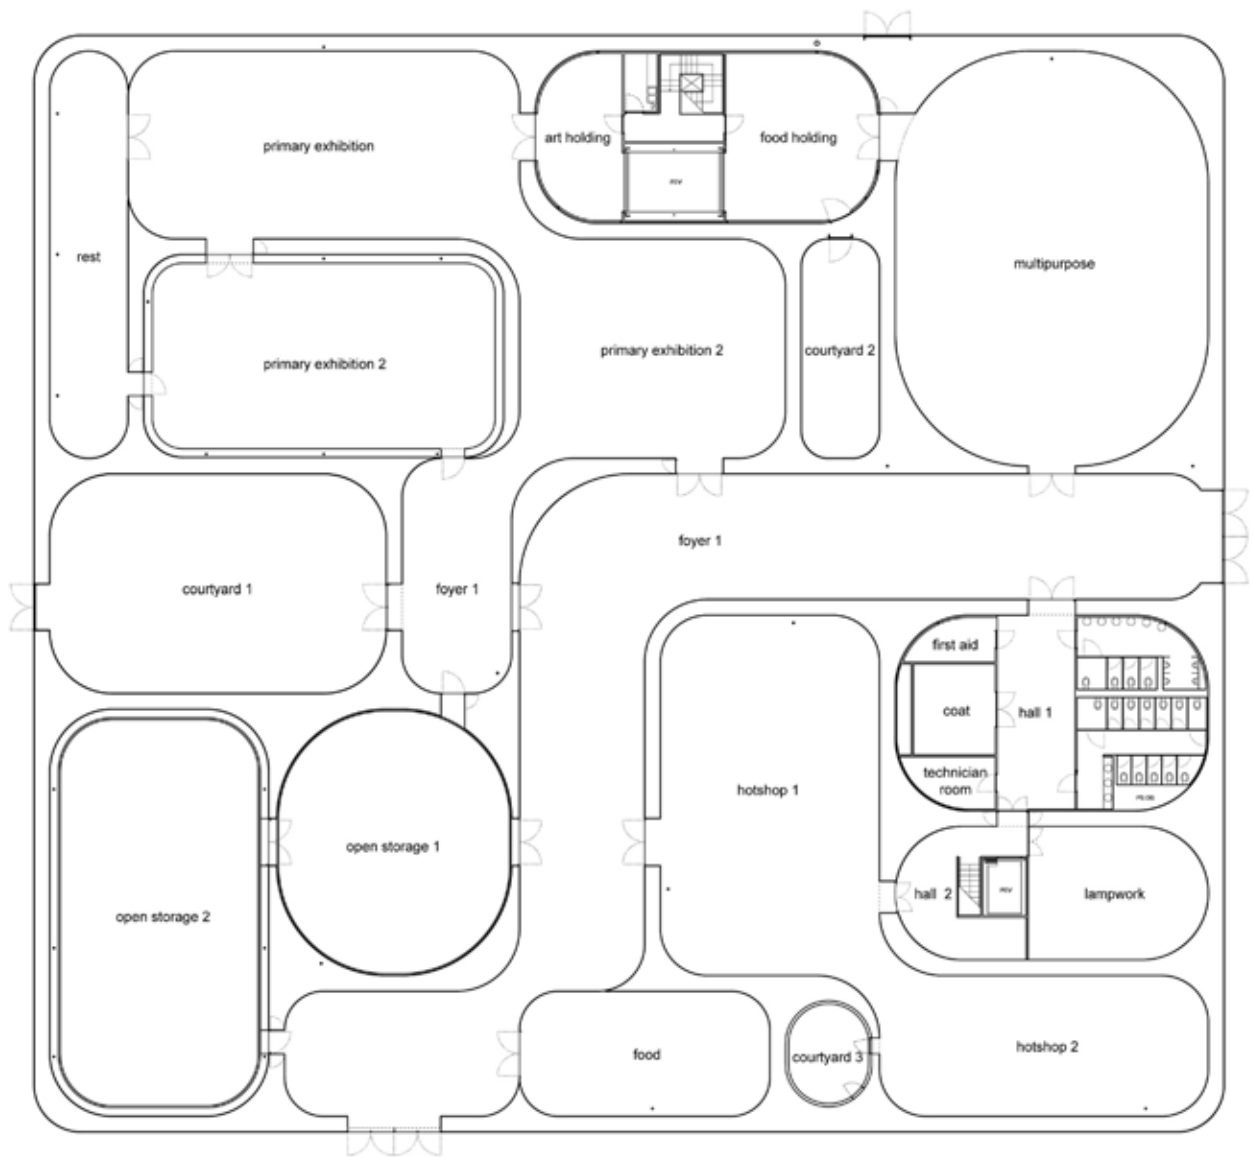

This page and opposite
Zollverein School of Management and Design, 2006
Essen, Germany

Photos by Hisao Suzuki, Courtesy of SANAA

Floor Plan
 Glass Pavilion, Toledo Museum of Art, Toledo, Ohio
 Courtesy of SANAA